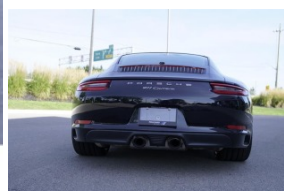

2019 Porsche 911 Carrera 2-Door Coupe

Porsche Centre Oakville

2250 South Service Road West

Oakville, L6L 5N1

905.825.4530

<http://www.porschecentreoakville.com>

Vehicle Summary :

Price	\$136,307.20 CAD
Condition	new
Exterior Colour	Jet Black Metallic
Interior Colour	Leather Interior in Black
Transmission	7-speed Porsche Doppelkupplung (PDK)
VIN (Vehicle Identification Number)	WP0AA2A93KS103933
Stock Number	19210

Additional Features :

- Metallic Paint
- Leather Interior
- Sports Exhaust System (tailpipes In Black)
- Porsche Doppelkupplung (pdk)
- Lane Change Assist
- 20inch Rs Spyder Design Wheels
- Led Headlights Incl. Porsche Dynamic Light System Plus (pdl's Plus)
- Gt Sport Steering Wheel
- Bose Surround Sound System
- Sport Chrono Package
- Porsche Crest On Headrests
- Sport Seats Plus (4-way) W/ 99
- Az
- Bg
- Bm
- Bt
- By
- Fz
- Hz
- LZ
- Ne
- Td