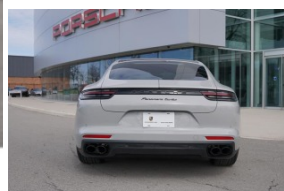

# 2018 Porsche Panamera Turbo 4-Door Sedan

### Vehicle Summary :

Price	\$189,980.00 CAD
Condition	used
Mileage	15827 km
Exterior Colour	Chalk
Interior Colour	Black Leather Intr
Transmission	8-speed Porsche Doppelkupplung (PDK)
VIN (Vehicle Identification Number)	WP0AF2A78JL142297
Stock Number	18904